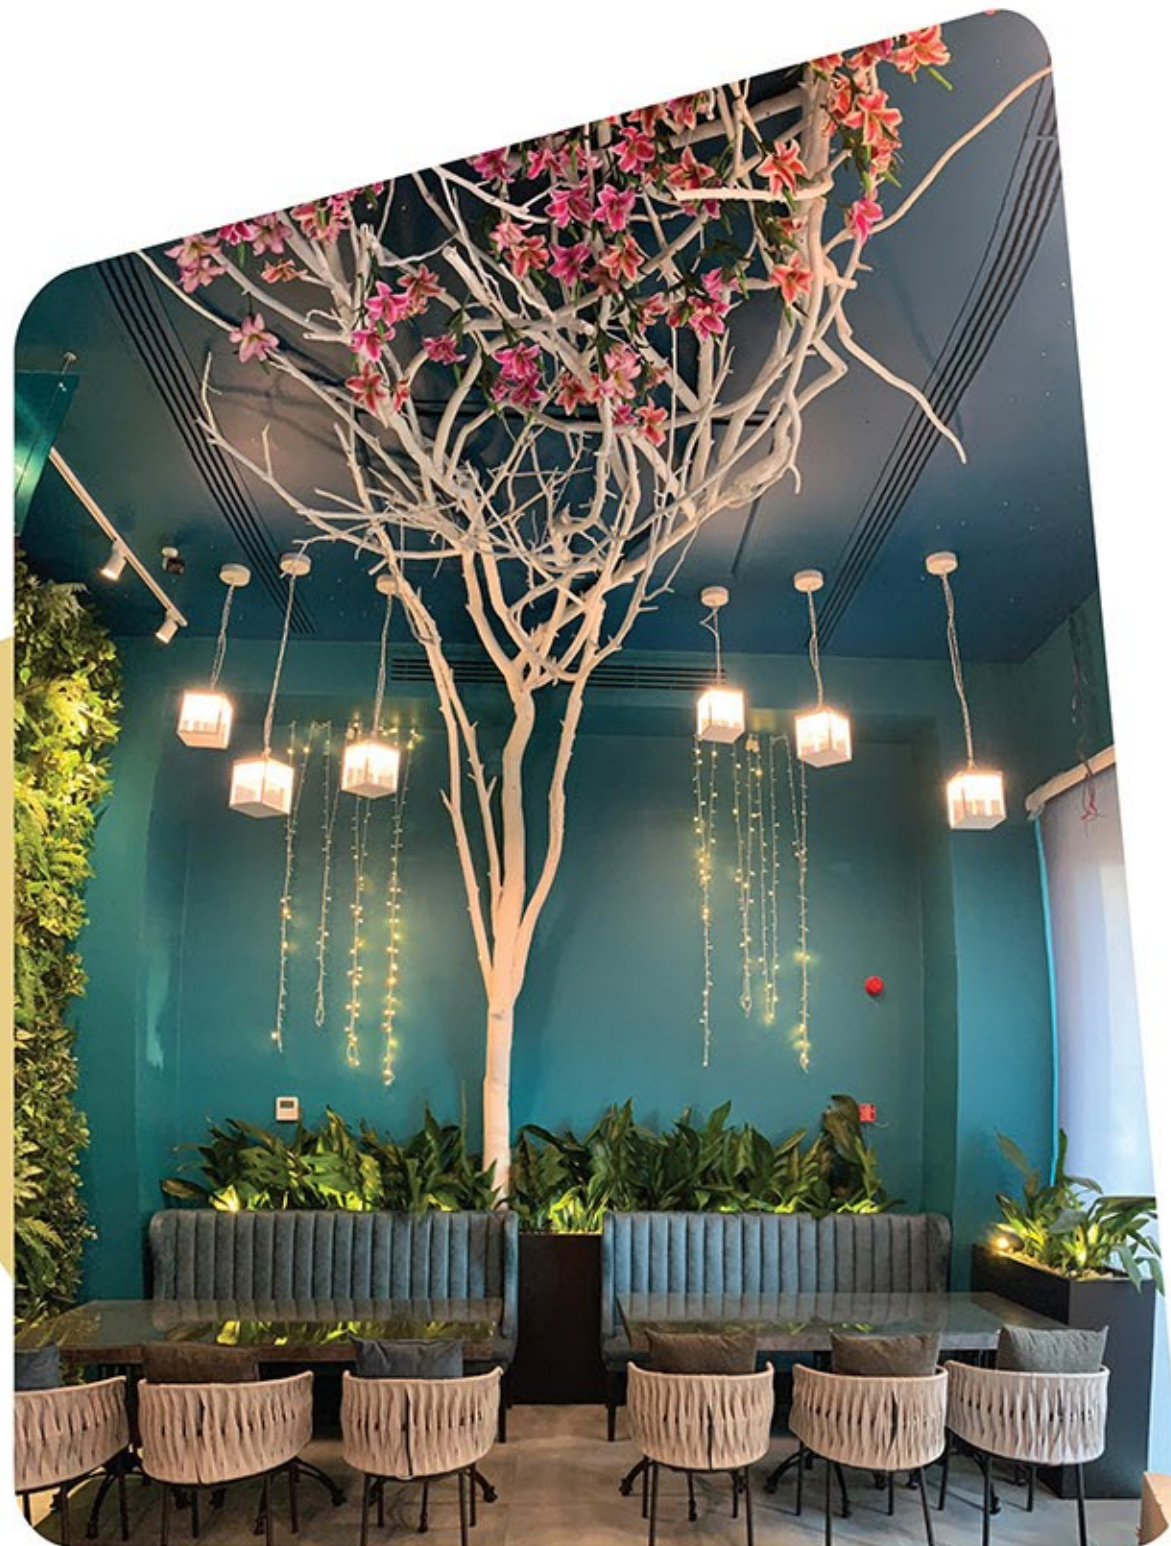

**COLLABORATION
WITH BRANDS**

Enjoy the view from restaurants
projected by Jahantab group

TEHRANCHI
MIRELA-LOTUS

LA VIE
LEVI-TIFFANY

KELATO
CRYSTAL-MARGO-TIAGO

HAVAYAR
FNICY-LOOP

KAMA
OLIVE

SANS
BEETLE-SELTA