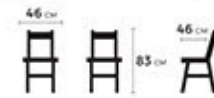

آكاجيا

الينو

كارينا

فانسى

بنتس

ارتا