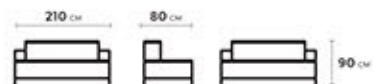

DIMENSIONS

MATERIALS

SOLID OAK WOOD
FABRIC
BRUSHED BRASS

05

**DINING
TABLES**

Dining table

Enhancing the elegant silhouette of
each piece

1023